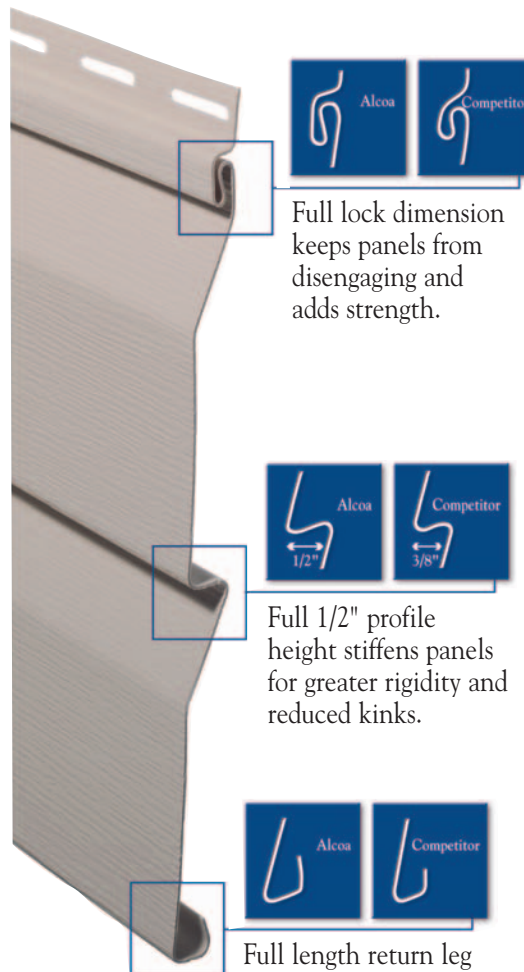

- “Color clear through” formula
- Low-maintenance beauty
- Four distinctive profiles
- Registered Medallion Lifetime-Limited Warranty
- .040" thickness

Designed to Hold Long and Strong

Full lock dimension keeps panels from disengaging and adds strength.

Full 1/2" profile height stiffens panels for greater rigidity and reduced kinks.

Full length return leg keeps panels locked even in high wind conditions.

Notes: _____

Omega Corporate Center
 1590 Omega Drive
 Pittsburgh, PA 15205
 1-800-962-6973