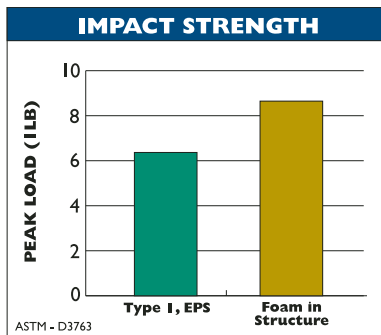

SPECIFICATIONS

INSULATED SIDING EXCLUSIVELY BY ALCOA HOME EXTERIORS

Structure puts together the best insulation and the best siding in the industry for a siding product that far exceeds expectations.

- Alcoa & Dow...the industry-leading product you'd expect from industry leaders
- Withstands 160 mph windload
- Foam backing provides a straighter appearance and a solid feel.
- Design options include Double 6" and Single 7"
- Exceptional woodgrain detail and colors
- Locks securely with patented T3-Lok System

STRUCTURE PERFORMS WHERE OTHER SIDING FAILS.

- The first premium siding permanently bonded with STYROFOAM® insulation
- Insulates entire home exterior... even over wood framing where heat loss is significant
- Can improve the R-Value (resistance to heat flow) of your home up to 25%
- Reduces high frequency noise and wind sounds by up to 50%
- Solid feel and natural woodgrain pattern for the appeal of real wood
- STYROFOAM has up to 30% more impact resistance than EPS foam.

Nothing can compromise an insulation's effectiveness like moisture. And nothing can compromise moisture like STYROFOAM's unique extruded polypropylene insulation... the real water beater.

- Extremely low moisture absorption compared to other foam-backed siding
- Water absorption can also lead to structural damage in the foam from freeze-thaw cycles
- Retains virtually all of its R-Value* when exposed to moisture, in comparison to EPS foam which retains less than half of its R-Value.
- Helps keep heating and cooling costs down in all climates and conditions, even in the presence of moisture