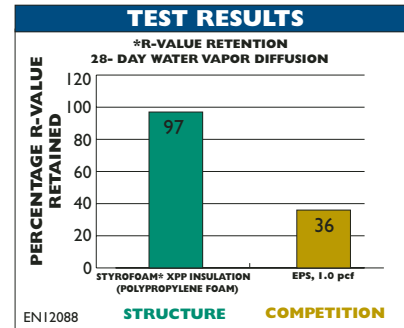

THE STRUCTURE OF INSULATION: WATER MEETS ITS MATCH

Nothing can compromise an insulation's effectiveness like moisture. And nothing can compromise moisture like STYROFOAM's unique extruded polypropylene insulation... the real water beater.

- Extremely low moisture absorption compared to other foam-backed siding
- Water absorption can also lead to structural damage in the foam from freeze-thaw cycles
- Retains virtually all of its R-Value* when exposed to moisture, in comparison to EPS foam which retains less than half of its R-Value.
- Helps keep heating and cooling costs down in all climates and conditions, even in the presence of moisture

GELOY® Sun Protection High-performance resin that adds extra UV protection to boost the color's fade resistance.

T3-Lok Design Special locking system that tightens under pressure so panels stay secure and locked together.